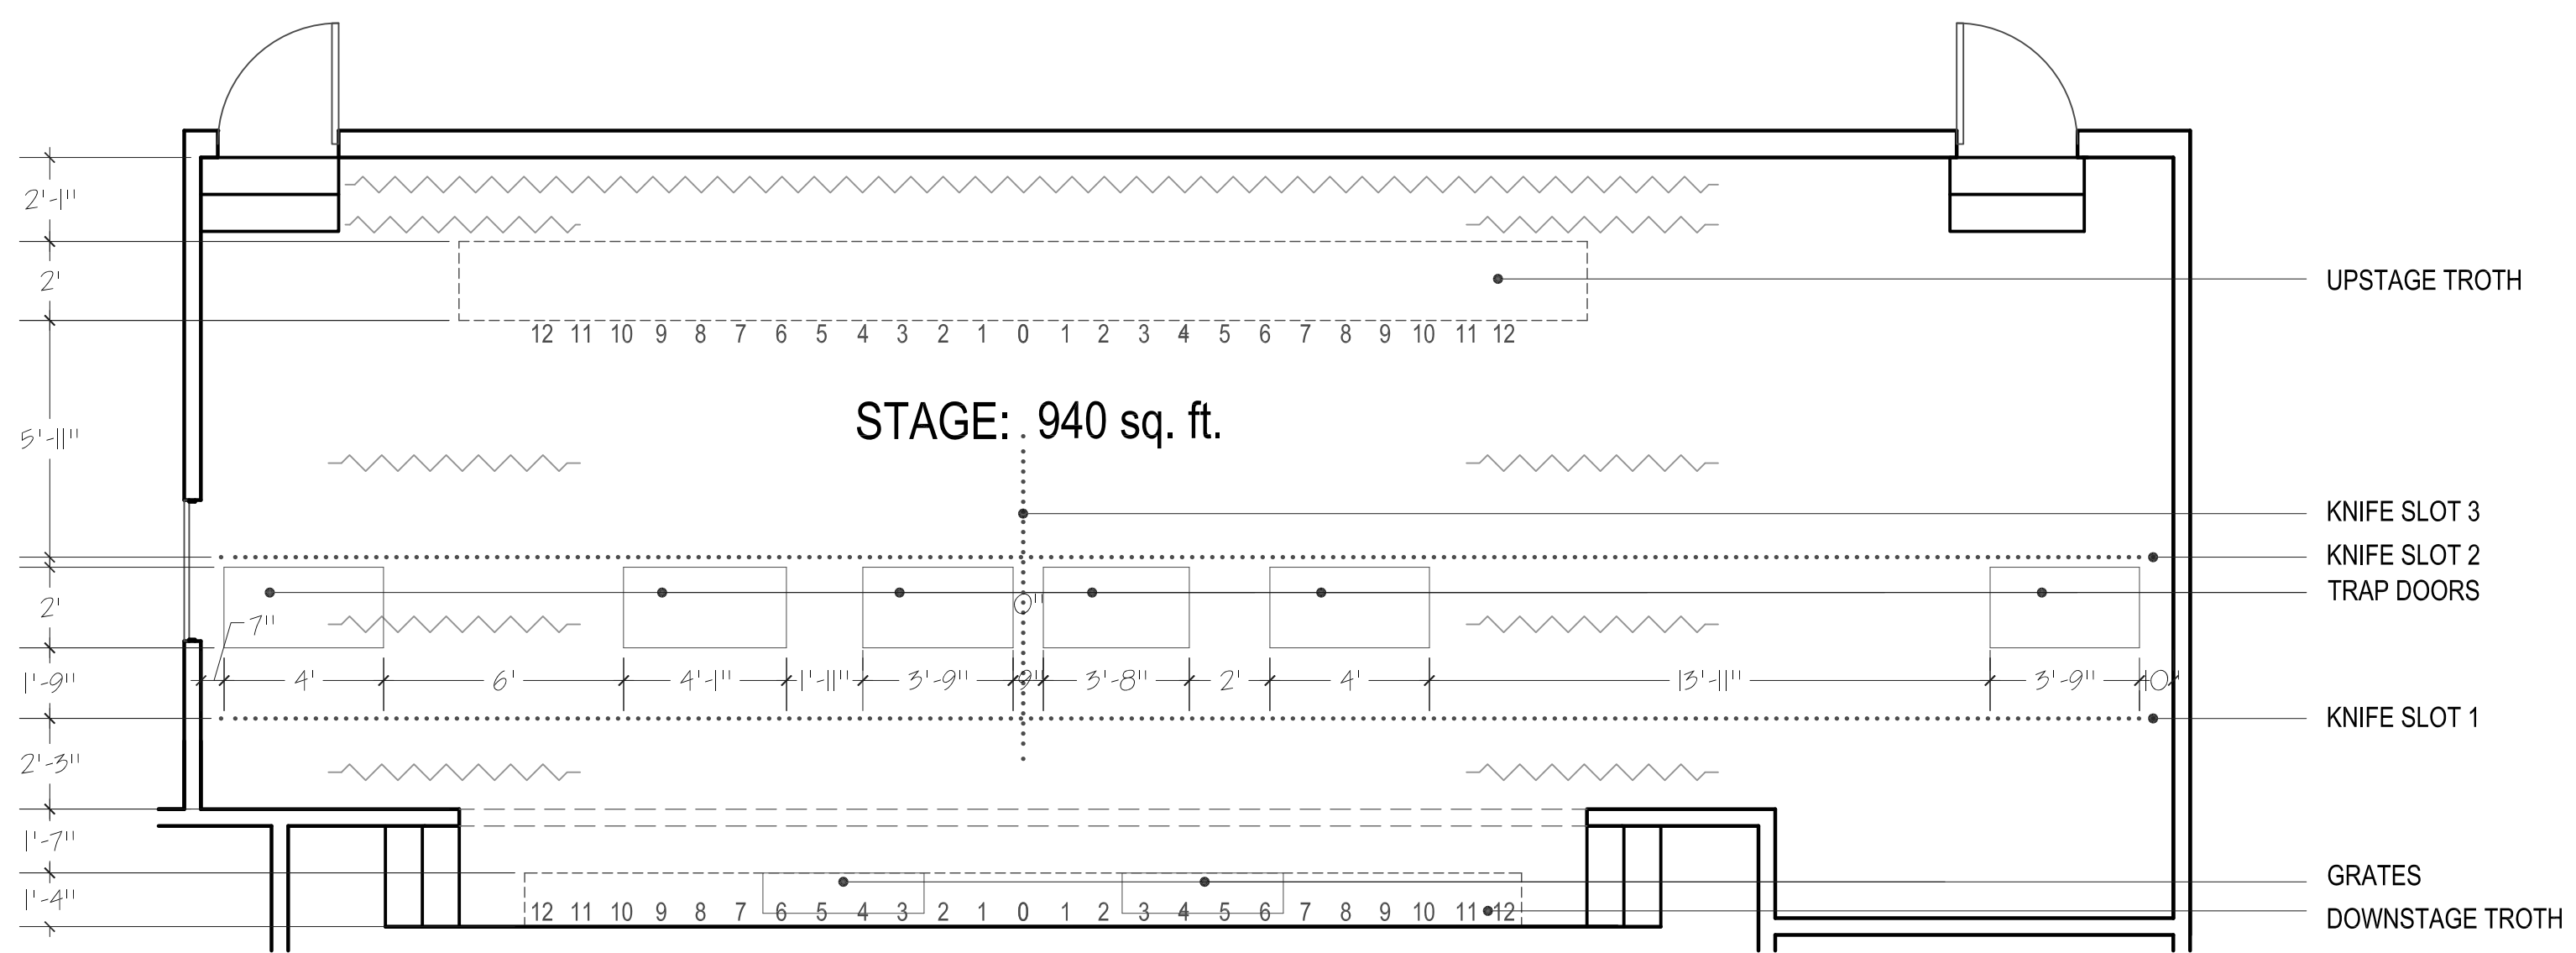

UPSTAGE

STAGE RIGHT

STAGE LEFT

DOWNSTAGE

1 STAGE DECK & SOFT GOODS  
SCALE: 1/4" = 1'

2 PROSCENIUM ELEVATION  
SCALE: 1/4" = 1'

UPSTAGE

STAGE RIGHT

STAGE LEFT

DOWNSTAGE

3 STAGE DECK: DETAILS  
SCALE: 1/4" = 1'

STARBRIGHT THEATER		TITLE: STAGE DETAILS			
1770 W. Campbell Ave., Campbell, CA 95008		SCALE: 1/4" = 1'	DRAWN BY: IK	DATE: 1/25/2017	REVISION: v. 02