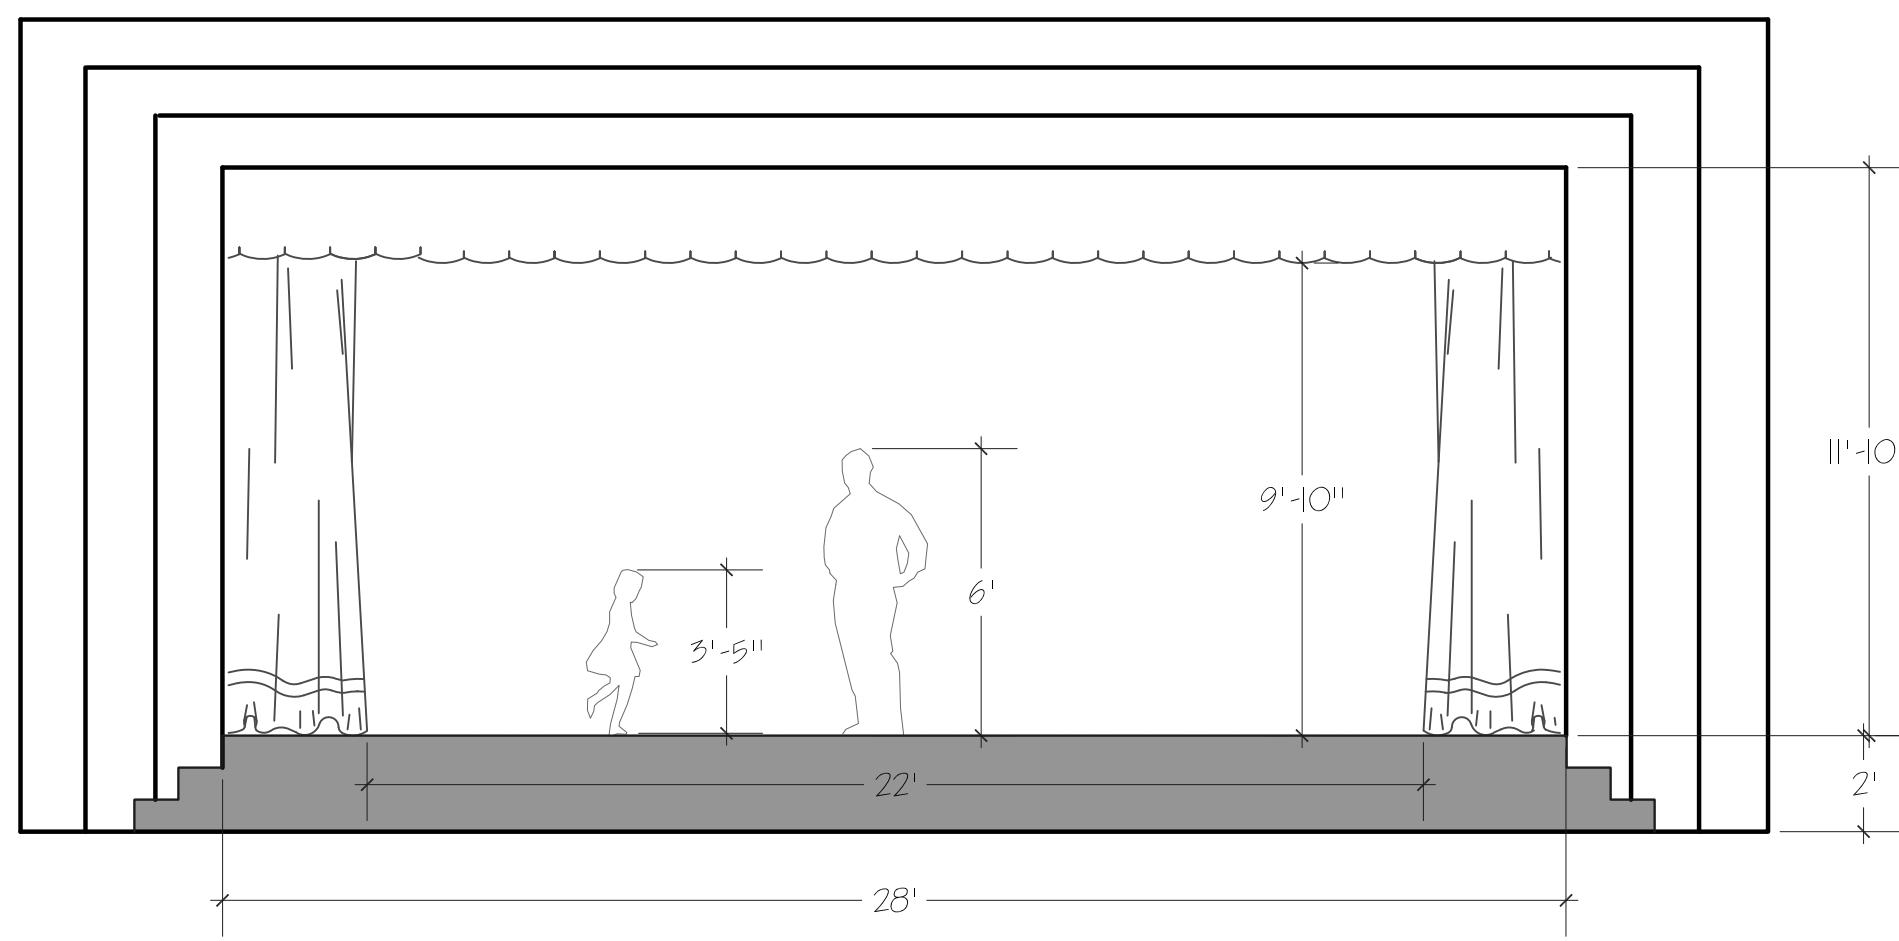

UPSTAGE

STAGE RIGHT

STAGE LEFT

DOWNSTAGE

1 STAGE DECK & SOFT GOODS  
SCALE: 1/4" = 1'

2 PROSCENIUM ELEVATION  
SCALE: 1/4" = 1'

UPSTAGE

STAGE RIGHT

STAGE LEFT

DOWNSTAGE

3 STAGE DECK: DETAILS  
SCALE: 1/4" = 1'

STARBRIGHT THEATER		TITLE: STAGE DETAILS			
1770 W. Campbell Ave., Campbell, CA 95008		SCALE: 1/4" = 1'	DRAWN BY: IK	DATE: 1/25/2017	REVISION: v. 02