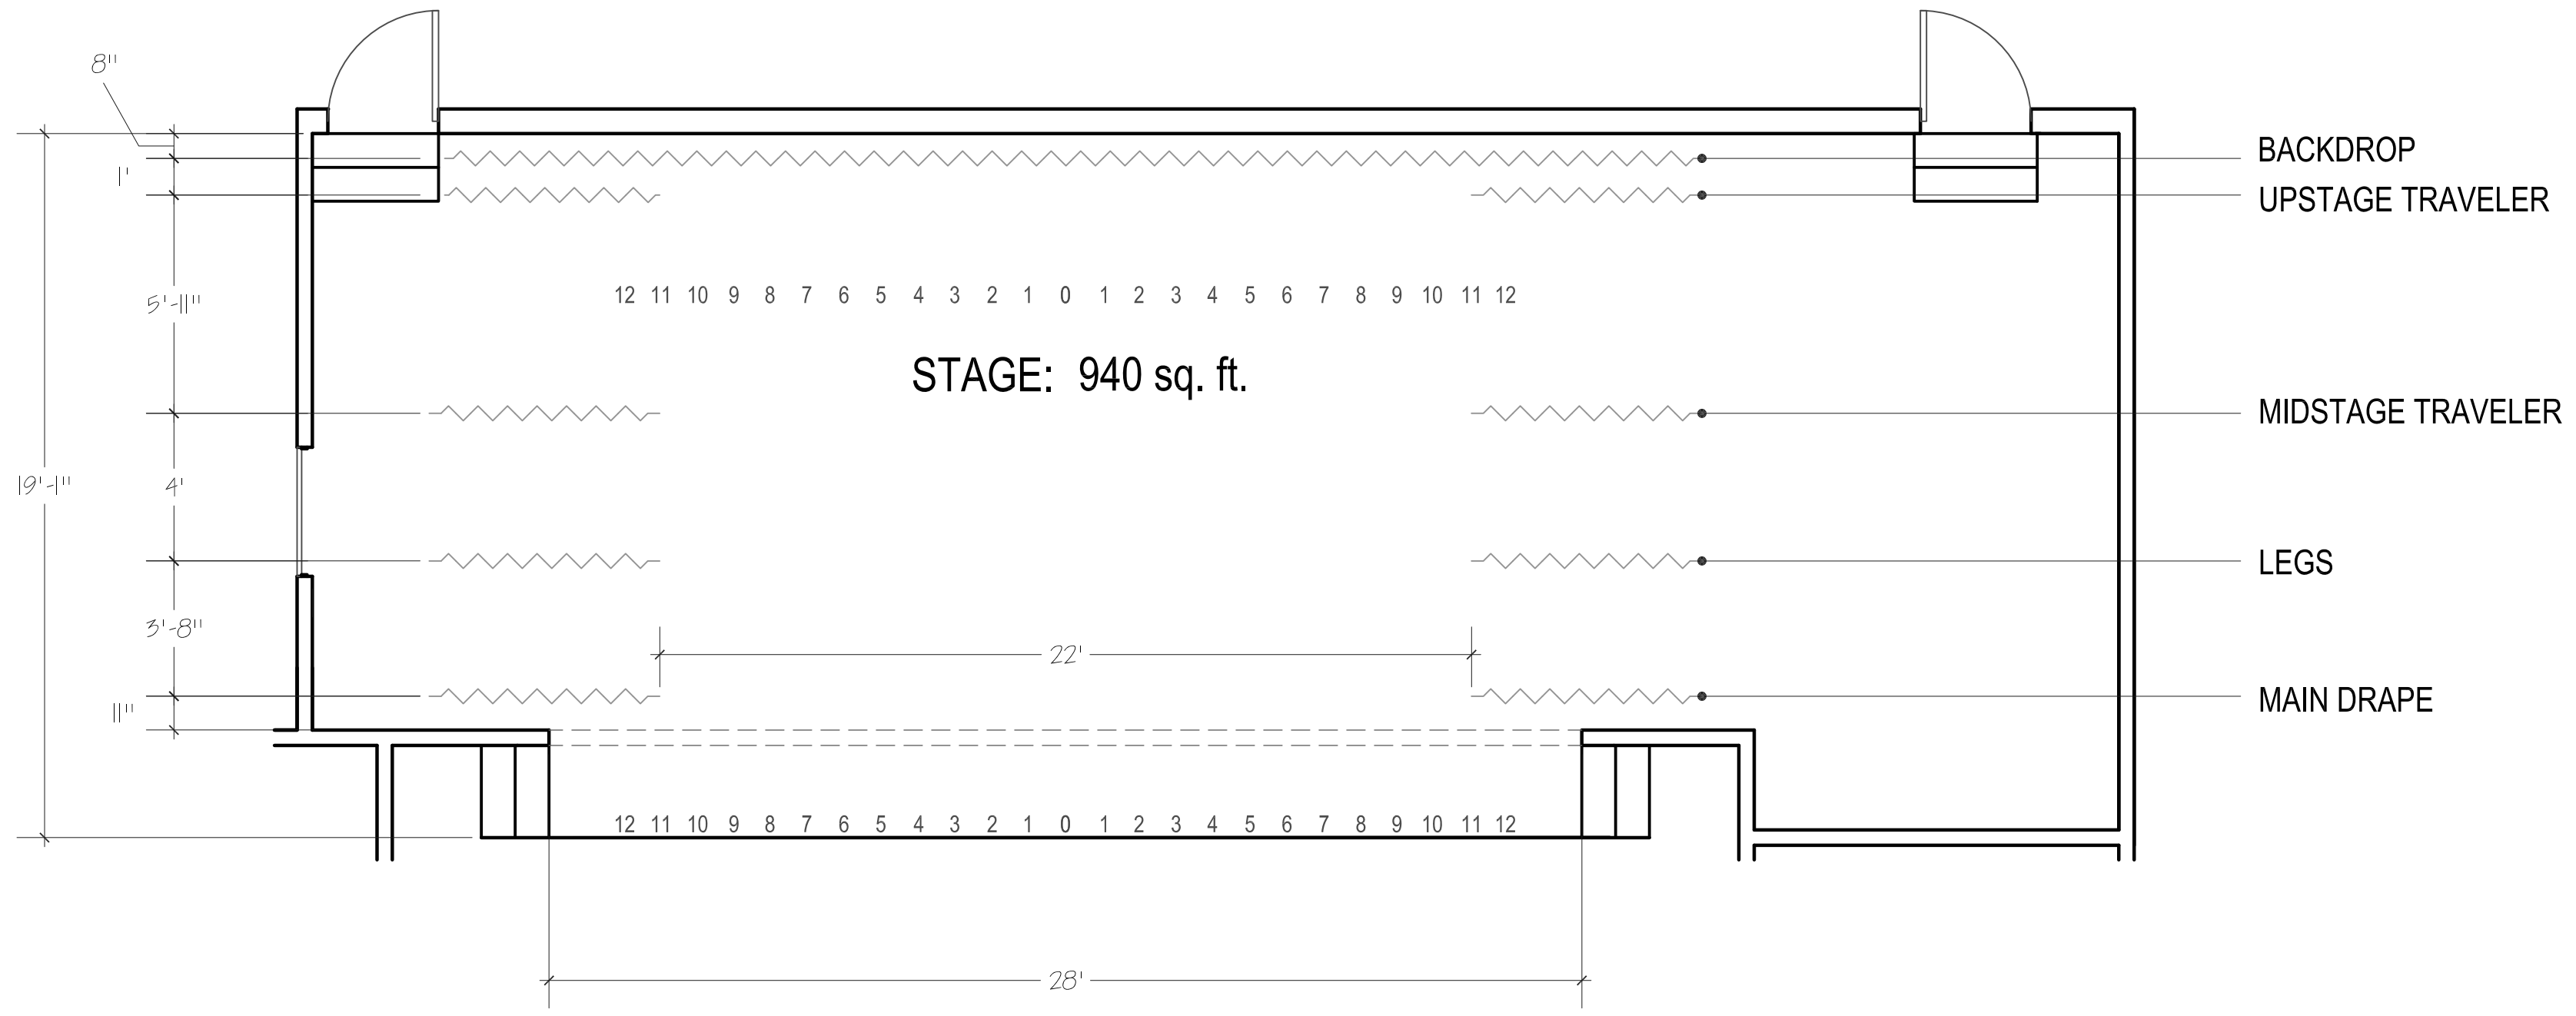

UPSTAGE

STAGE RIGHT

STAGE LEFT

DOWNSTAGE

1 STAGE DECK & SOFT GOODS  
SCALE: 1/4" = 1'

2 PROSCENIUM ELEVATION  
SCALE: 1/4" = 1'

UPSTAGE

STAGE RIGHT

STAGE LEFT

DOWNSTAGE

3 STAGE DECK: DETAILS  
SCALE: 1/4" = 1'

STARBRIGHT THEATER		TITLE: STAGE DETAILS			
1770 W. Campbell Ave., Campbell, CA 95008		SCALE: 1/4" = 1'	DRAWN BY: IK	DATE: 1/25/2017	REVISION: v. 02